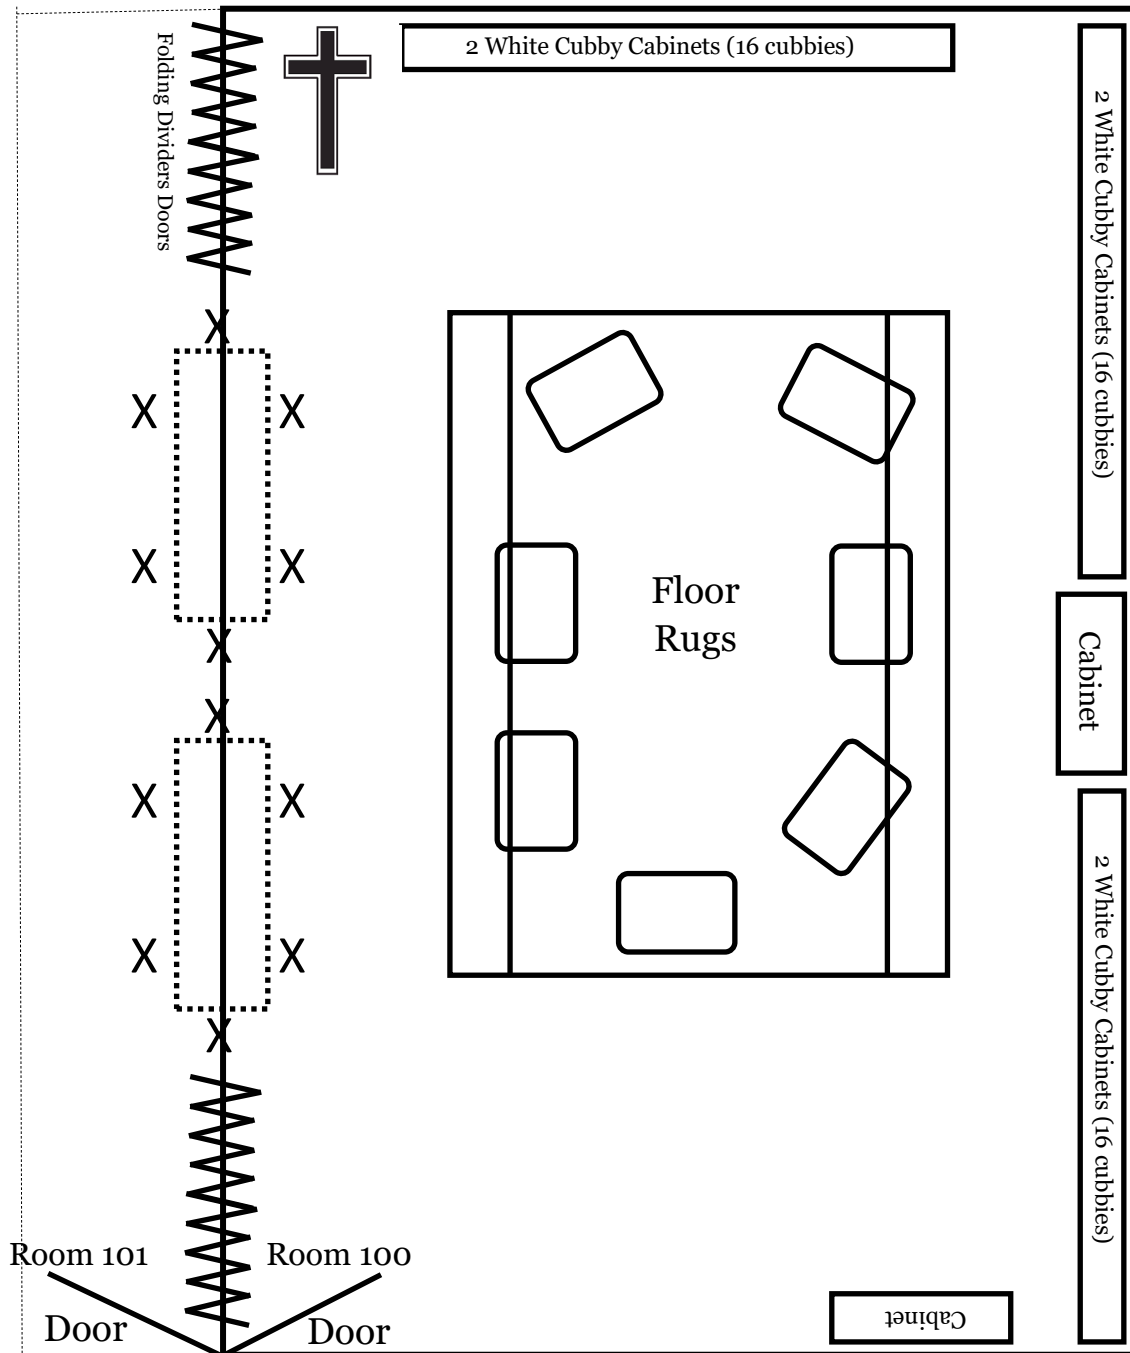

STANDARD SET UP FOR

ROOM 100

[Godly Play Room]

This room is set up with a large floor rug with several smaller ones on it. Cabinets with cubby holes are along the walls; a cross is displayed. [Two child-size tables and chairs may be added flowing into Room 101, if needed.]

HALLWAY – STAIRWAY →