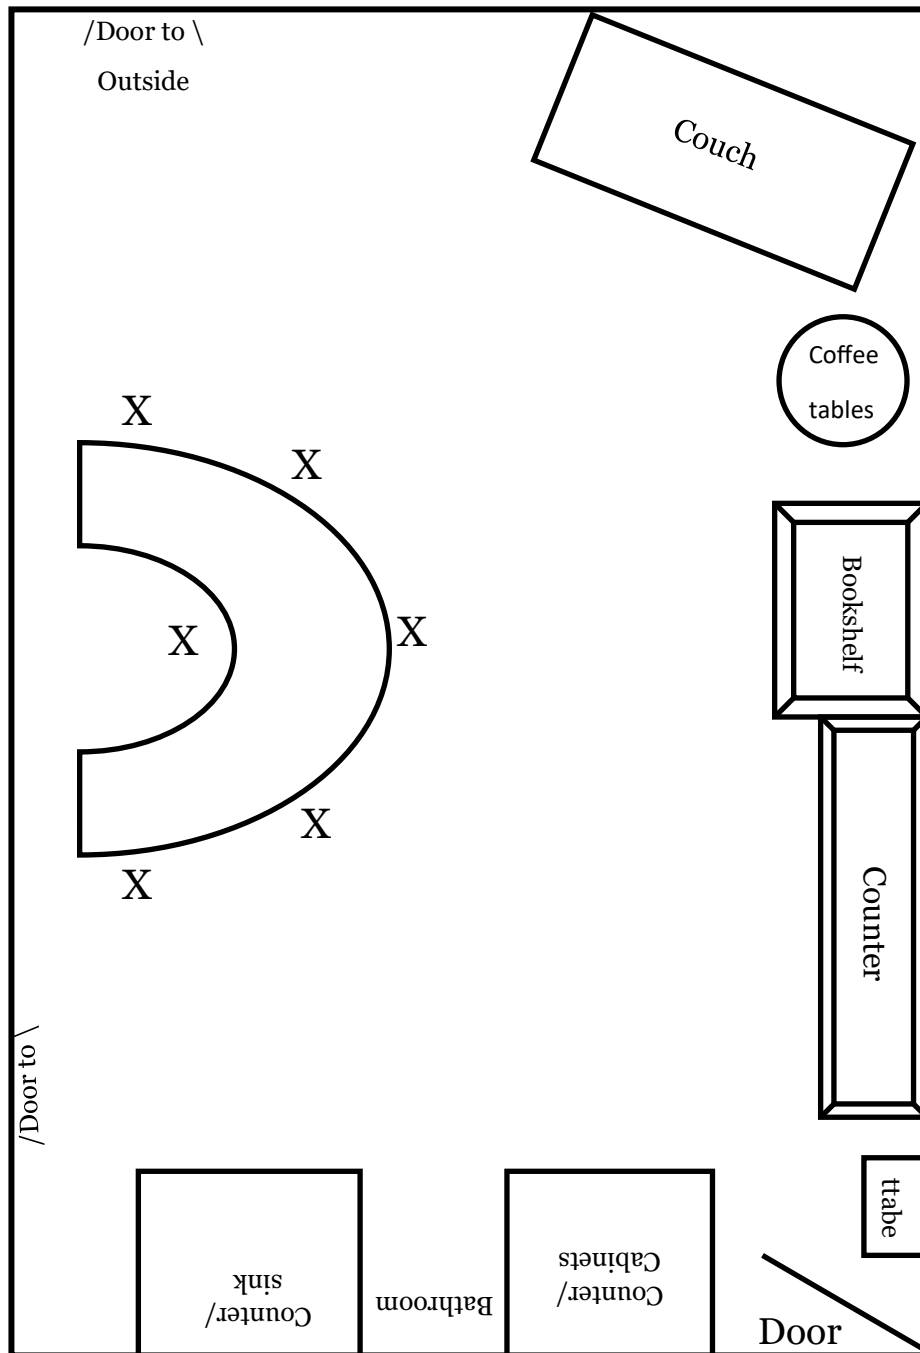

# STANDARD SET UP FOR ROOM 104 (Toddler Room)

*This room is set up with 6 medium child-size chairs around a U-shaped toddler-size table.*

← HALLWAY – STAIRWAY