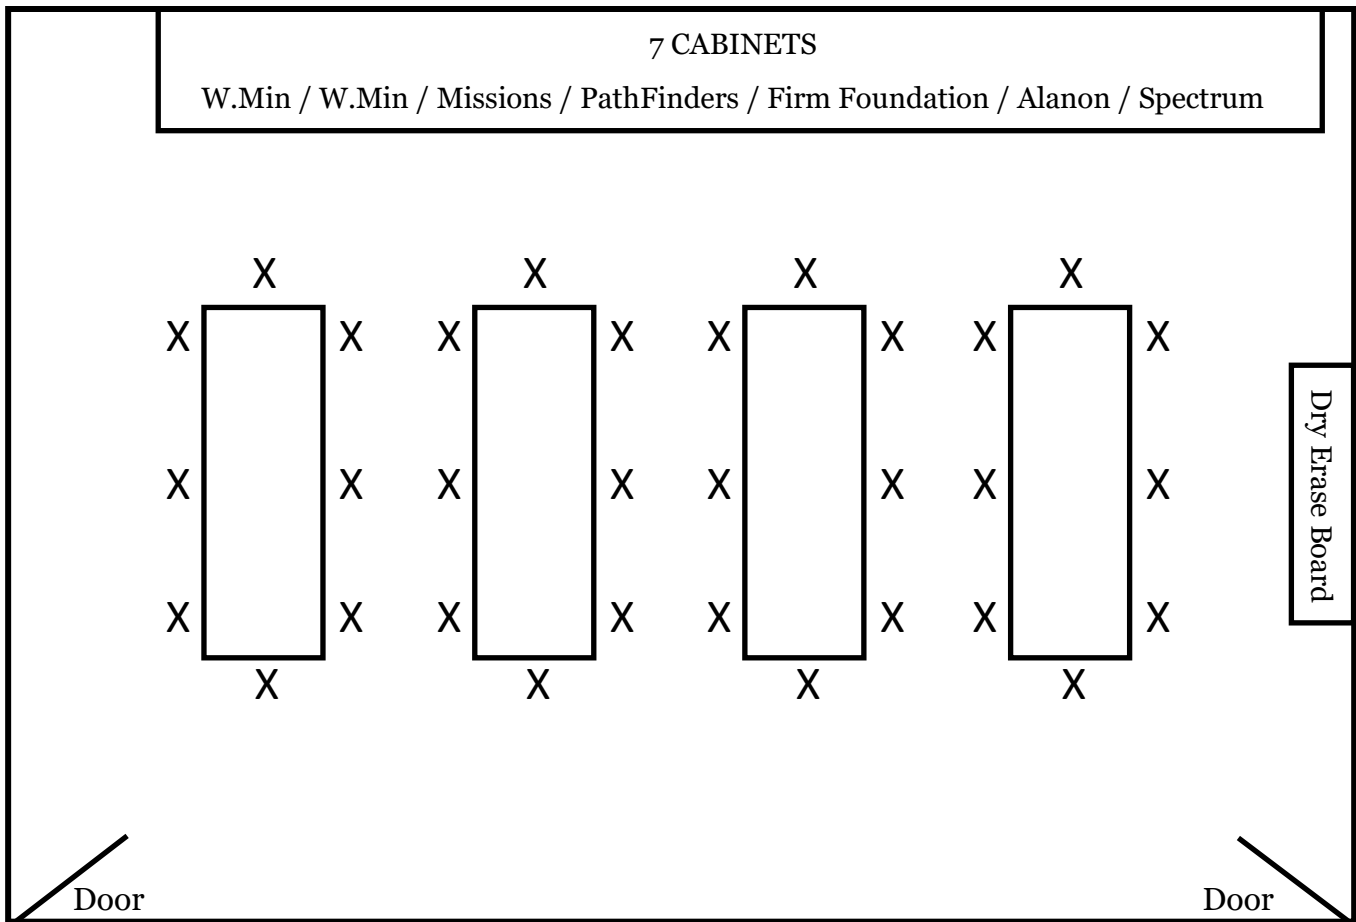

# STANDARD SET UP FOR ROOM 109

*This room is set up with adult-sized tables and (25) chairs.*

SIDEWALK