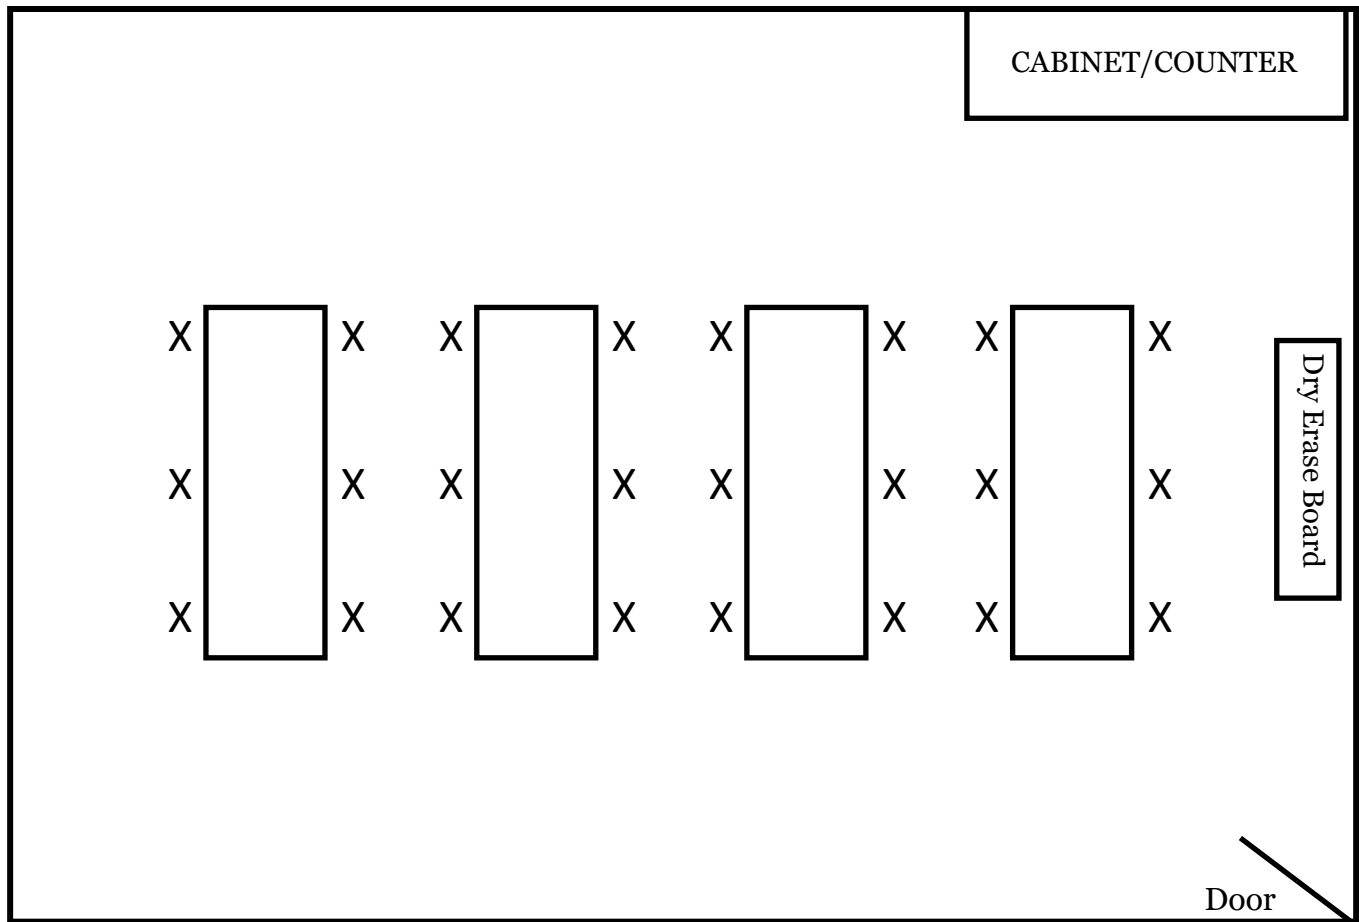

STANDARD SET UP FOR ROOM 111

This room is set up with adult-sized tables and (24) chairs.

SIDEWALK